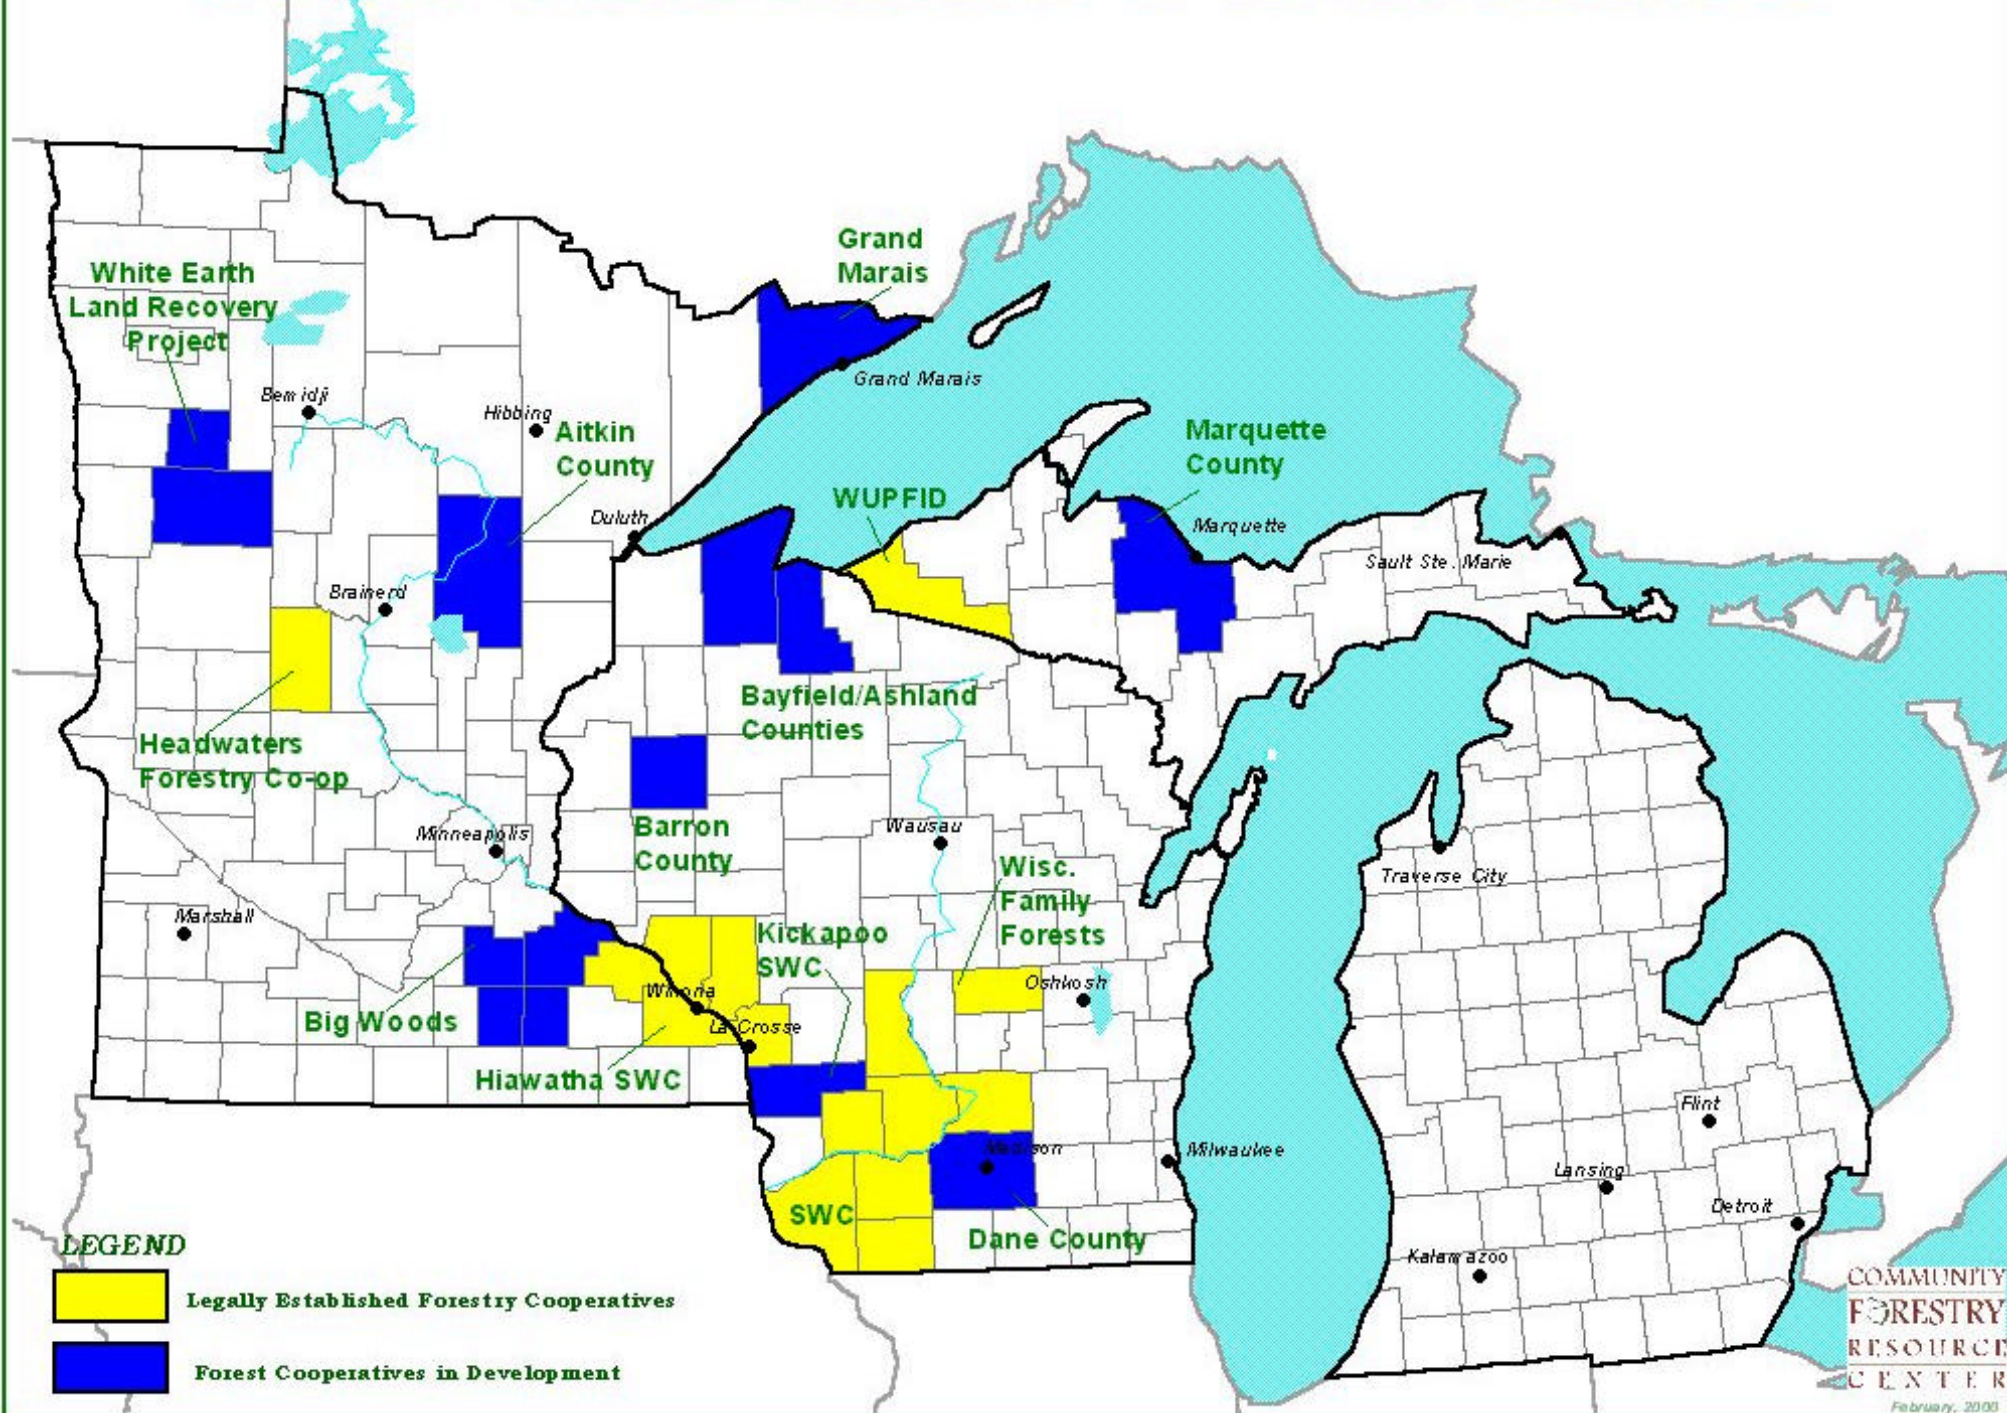

Forest Owner Initiatives in the Midwest

LEGEND

-  Legally Established Forestry Cooperatives
-  Forest Cooperatives in Development

Forest Owner Initiatives in North America